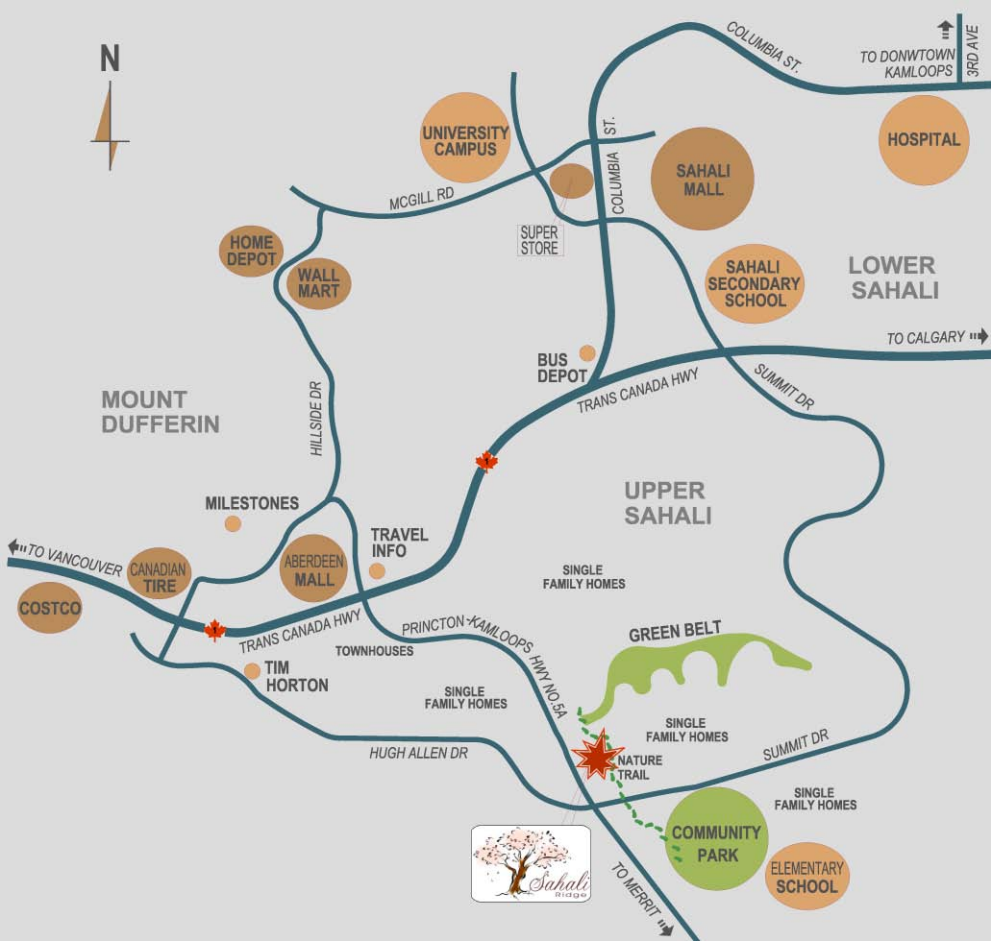

N

UNIVERSITY CAMPUS

MCGILL RD

COLUMBIA ST.

COLUMBIA ST.

TO DOWNTOWN KAMLOOPS

3RD AVE

HOSPITAL

SAHALI MALL

SUPER STORE

SAHALI SECONDARY SCHOOL

LOWER SAHALI

TO CALGARY

HOME DEPOT

WALL MART

BUS DEPOT

TRANS CANADA HWY

SUMMIT DR

MOUNT DUFFERIN

HILLSIDE DR

MILESTONES

UPPER SAHALI

TRAVEL INFO

SINGLE FAMILY HOMES

TO VANCOUVER

CANADIAN TIRE

ABERDEEN MALL

COSTCO

TRANS CANADA HWY

PRINCETON-KAMLOOPS HWY NO. 54

GREEN BELT

TOWNHOUSES